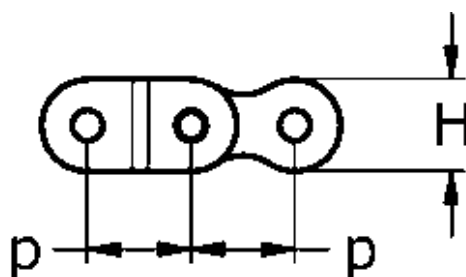

Article number: 61384101020008

Description: Tsubaki 10 B-2 Duplex double cranked link 2POL
Neptune. Lambda maintenance free

Note: 10 B-2

Measures

$b1 = 9.65$
 $d1 = 10.16$
 $d2 = 5.08$
 $H = 14.7$
 $L1 = 17.85$
 $P = 15.875$
 $pt = 16.59$
 $T = 1.5$

$t = 1.5$