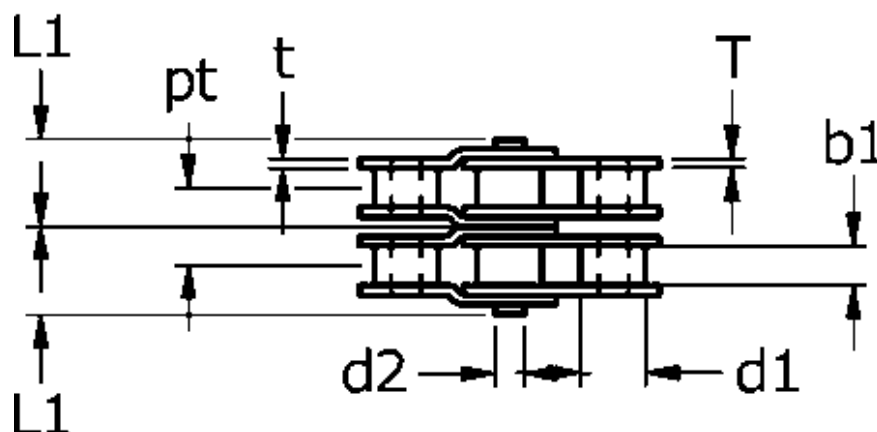

Article number: 61384101020008

Description: Tsubaki 10 B-2 Duplex double cranked link 2POL
Neptune. Lambda maintenance free

Note: 10 B-2

Measures

$b1 = 9.65$
 $d1 = 10.16$
 $d2 = 5.08$
 $H = 14.7$
 $L1 = 17.85$
 $P = 15.875$
 $pt = 16.59$
 $T = 1.5$

$t = 1.5$